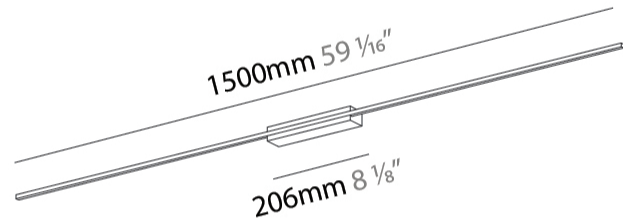

JUST BLACK LINE SURFACE

A33301-

base number LED
Dimming

1. To build a product code in our configurator select the specify button on the base model # product page
2. To build a manual product code on this datasheet choose from the options listed below in blue font and add the suffix to the base model #

GENERAL

Series: Just Black Line
Partner: Prolicht
Division: Architectural
Installation: Surface
Product Type: Wall Surface
Mounting Location: Wall
Light Distribution: Indirect

PHYSICAL

Shape: Rectangle
Length (mm): 1500
Length (in): 59 1/16
Width (mm): 30
Width (in): 1 3/16
Height (mm): 40
Height (in): 1 9/16
Fixture Finish: BLK
Fixture Material: Aluminum

ELECTRICAL

Lamp Type: LED (Zhaga Standard)
Input Wattage (W): 15
Total Output Wattage (W): 13.6
Dimming: [Non-Dimmable](#)
Driver Included: Yes
Driver Location: Integrated
Driver Type: Constant Current - Universal
Driver Class: Class 2
Input Voltage (V): 120 - 277
Constant Current (MA): 580
Upon Request: Remote : 0-10V Dimming

LED

Color Temperature (°K): 2700 / 3000
Max. Delivered Lumen (lm): 703 / 776
Nominal Lumen (lm): 703 / 776
CRI: >80 CRI
Lamp Life (hrs): 50000

OPTICAL

Beam Angle: 178
Adjustability: Fixed

RATINGS AND CERTIFICATIONS

Certified By: CSA Certified to UL and CSA Standards
IP rating: IP20

PROJECT
TYPE
SPECIFIER
QUANTITY
DATE